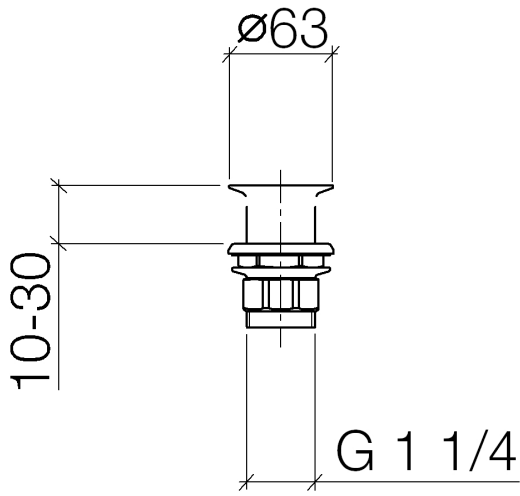

10 110 970

Fits: IMO, LULU, MADISON, MEM, TARA,
CL.1, LISSÉ, VAIA, META, CYO

	Dark Chrome	10 110 970-19
	Chrome	10 110 970-00
	Brushed Platinum	10 110 970-06
	Platinum	10 110 970-08
	Durabross (23kt Gold)	10 110 970-09
	Light Gold	10 110 970-26
	Brushed Light Gold	10 110 970-27
	Brushed Durabross (23kt Gold)	10 110 970-28
	Matte Black	10 110 970-33
	Brushed Bronze	10 110 970-42
	Brushed Champagne (22kt Gold)	10 110 970-46
	Champagne (22kt Gold)	10 110 970-47
	Brushed Chrome	10 110 970-93
	Brushed Dark Platinum	10 110 970-99

Grated waste 1 1/4" - Dark Chrome

IMO

10 110 970

Only suitable for sinks without an overflow.

10 110 970

10 110 970

Parts for other
finishes can be found
here: [Chrome](#)